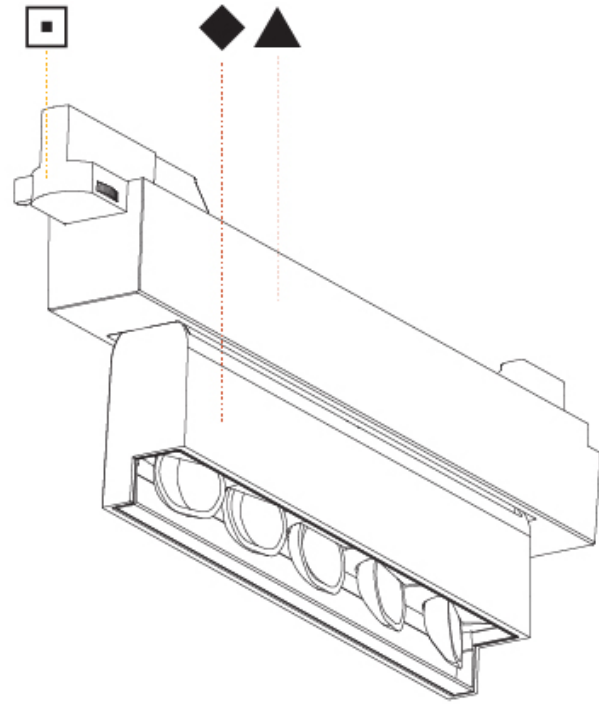

MAGIQ WALLWASH PLUS BLACK TRACK

A3T062-

PROJECT	_____
TYPE	_____
SPECIFIER	_____
QUANTITY	_____
DATE	_____