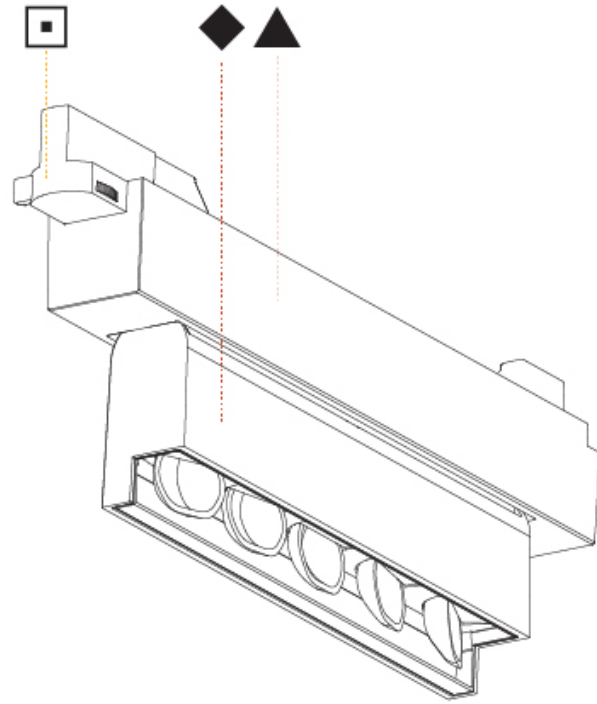

MAGIQ WALLWASH PLUS TRACK

A3T065-

PROJECT	_____
TYPE	_____
SPECIFIER	_____
QUANTITY	_____
DATE	_____